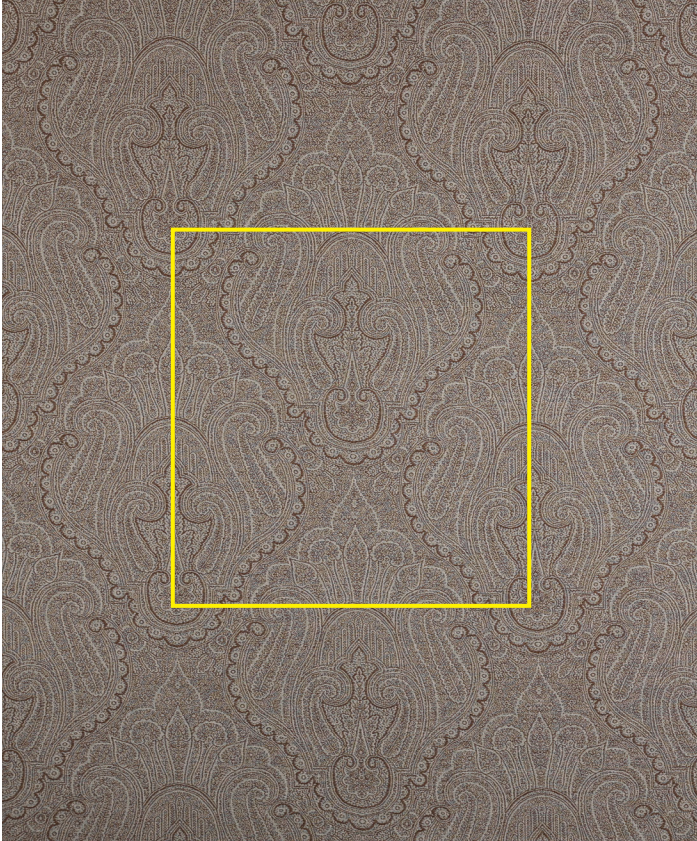

namaysamay

Srinagar Morel | SNGR-07

Design	Srinagar
Colour	Morel
Code	SNGR-07
Composition	80% Wool - 20% Cotton
Width	140cm / 55in
Repeat	31.5cm (h) 32.5cm (v) 12.5in (h) 13in (v)
Weight	---g/sqm
Notes

Srinagar Morel | SNGR-07